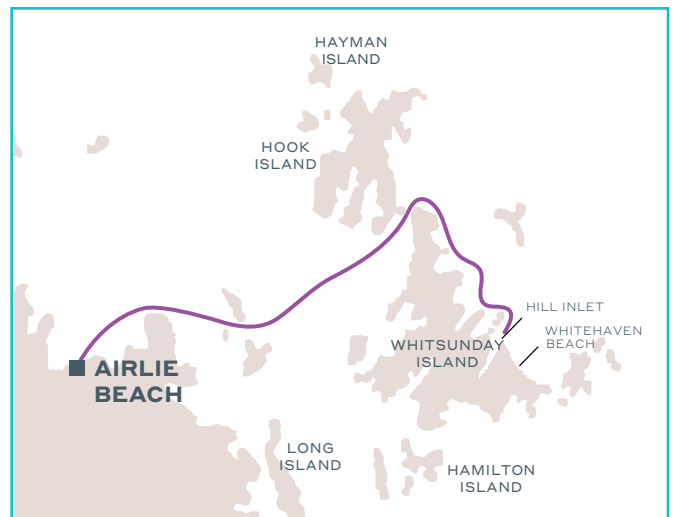

— CAMIRA SAILING ROUTE

*Indicative route subject to weather and wind conditions

DEPARTURE TIMES

PORT OF AIRLIE:	Departs: Approximately 8.15am Returns: Approximately 5.30pm
DAYDREAM ISLAND:	Departs: 7:35am Returns: Approximately 4.30pm
MEALS:	This is a fully inclusive day trip. Morning and afternoon tea, a delicious BBQ lunch and all drinks are included whilst on board. Camira is licensed to serve beer and wine from 10am after snorkelling. Menu is subject to change based on seasonality.

PLEASE NOTE: Family and multi-tour discounts are available, please ask for details. Return coach transfers available from most Airlie Beach Accommodation. Adults $13.00 & children $7.00. Daydream Island guests will need to get the 7:35am ferry to Port of Airlie. This is included in the price of the tour.

BOOK WITH CRUISE WHITSUNDAYS, YOUR LOCAL TRAVEL AGENT, OR WITH THE ACTIVITIES DESK IN YOUR RESORT. BOOK AND PAY FOR TWO SELECTED TOURS AND A RECEIVE 10% TWIN TOUR DISCOUNT.

(07) 4846 7000

info@cruisewhitsundays.com

cruisewhitsundays.com

*FLEXI FARE ALLOWS A CHANGE OF TRAVEL DATE WITHIN 7 DAYS OF YOUR ORIGINAL DEPARTURE. DATE CHANGES CAN BE MADE OUTSIDE 12 HOURS OF TRAVEL. MAXIMUM OF ONE DATE CHANGE APPLICABLE PER FLEXI FARE. BOOKING TERMS AND CONDITIONS APPLY PLEASE REFER TO [CRUISEWHITSUNDAYS.COM/TERMS-AND-CONDITIONS](https://www.cruisewhitsundays.com/terms-and-conditions). TOUR TIMES AND PRICING SUBJECT TO CHANGE.